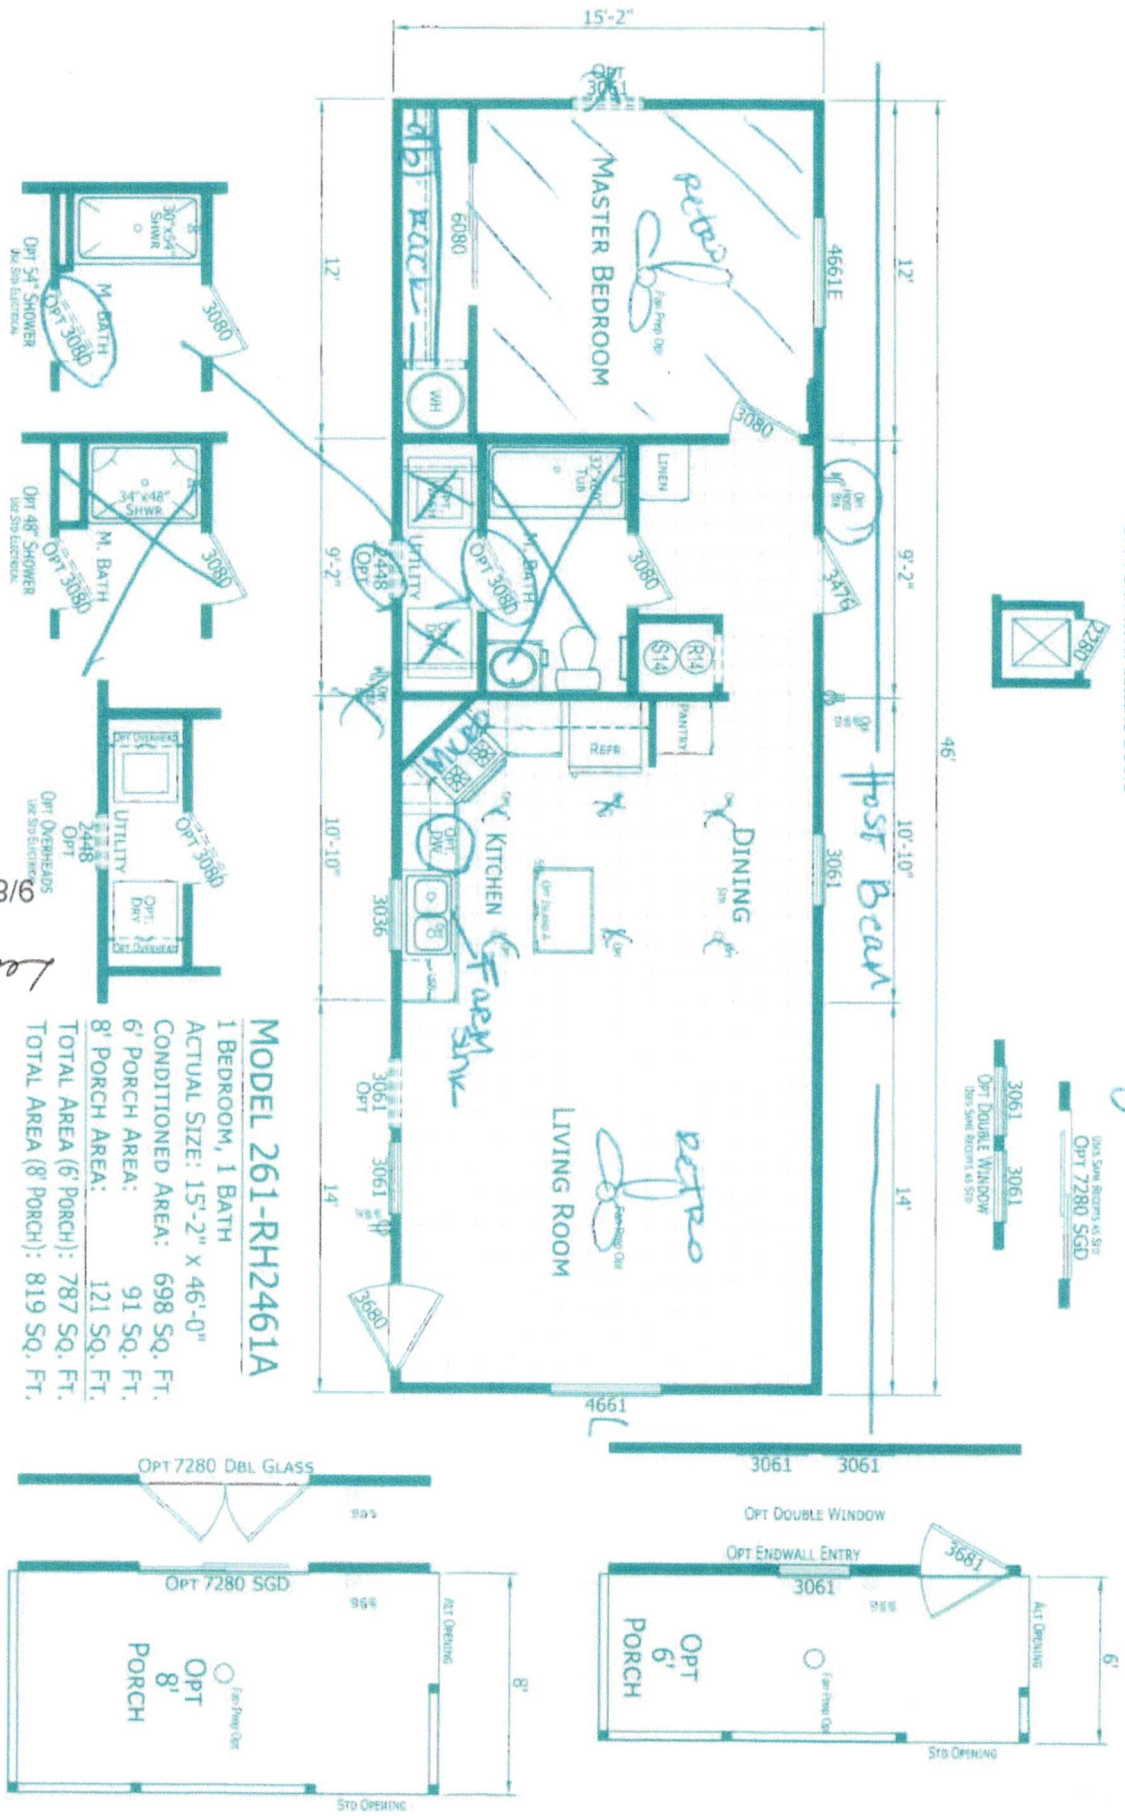

OT 10/8/2023

OPT FURN WITH CEILING DUCTS

103:3

Barbaro Lot 43

9/8/2023

Laarna Stella

MODEL 261-RH2461A
 1 BEDROOM, 1 BATH
 ACTUAL SIZE: 15'-2" x 46'-0"
 CONDITIONED AREA: 698 SQ. FT.
 6' PORCH AREA: 91 SQ. FT.
 8' PORCH AREA: 121 SQ. FT.
 TOTAL AREA (6' PORCH): 787 SQ. FT.
 TOTAL AREA (8' PORCH): 819 SQ. FT.

LITERATURE PLAN

L-101

CHAMPION
 MANUFACTURED BEAUTIFULLY™
 700 W. WILSON AVENUE, SUITE 100, WILSON, NC 27157
 (704) 241-1111

OPTIONAL: 1 (FURNITURE) BATHROOM VANITIES
 2 (FURNITURE) BATHS
 2 (FURNITURE) KITCHENS
 2 (FURNITURE) LIVING ROOMS
 2 (FURNITURE) DINING ROOMS
 2 (FURNITURE) BEDROOMS
 2 (FURNITURE) PORCHES

PROJECT: 261-RH2461A
 15'-2" x 46'-0"
 1 BD, 1 BTH
 SCALE: 3/8" = 1'-0"

TITLE: LITERATURE PLAN

SHEET: L-101
 PREPARED BY: [Name]
 CHECKED BY: [Name]
 DATE: [Date]