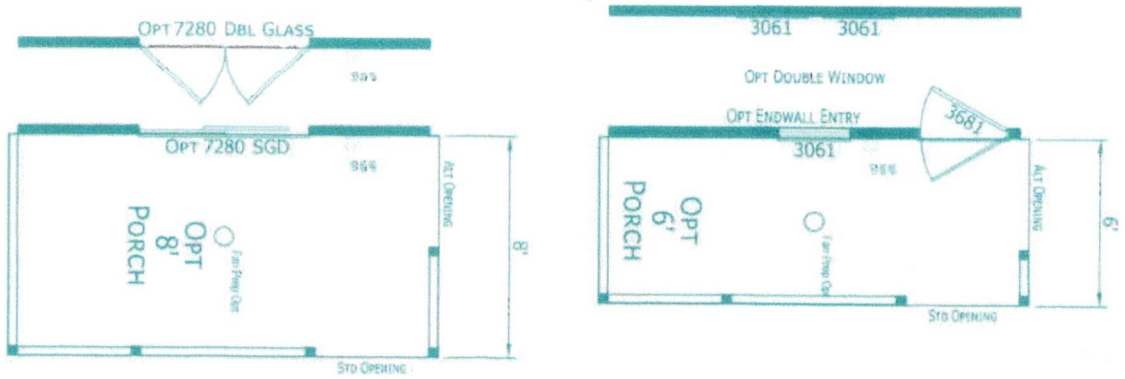

OT 10/8/2023

OPT FURN WITH CEILING DUCTS

103:3

Barbaro Lot 43

9/8/2023

Laarna Stella

MODEL 261-RH2461A
 1 BEDROOM, 1 BATH
 ACTUAL SIZE: 15'-2" x 46'-0"
 CONDITIONED AREA: 698 SQ. FT.
 6' PORCH AREA: 91 SQ. FT.
 8' PORCH AREA: 121 SQ. FT.
 TOTAL AREA (6' PORCH): 787 SQ. FT.
 TOTAL AREA (8' PORCH): 819 SQ. FT.

LITERATURE PLAN

L-101

CHAMPION
 MANUFACTURED BEAUTIFULLY™
 700 W. WILSON AVENUE, SUITE 100, WILSON, NC 27157
 (704) 241-1111

OPTIONAL: 1 (FURNITURE) BATHROOM VANITIES
 2 (FURNITURE) BATHS
 2 (FURNITURE) KITCHENS
 2 (FURNITURE) LIVING ROOMS
 2 (FURNITURE) DINING ROOMS
 2 (FURNITURE) BEDROOMS
 2 (FURNITURE) PORCHES

PROJECT: 261-RH2461A
 15'-2" x 46'-0"
 1 BD, 1 BTH
 SCALE: 3/8" = 1'-0"

TITLE: LITERATURE PLAN

SHEET: L-101
 PREPARED BY: [Name]
 CHECKED BY: [Name]
 DATE: [Date]